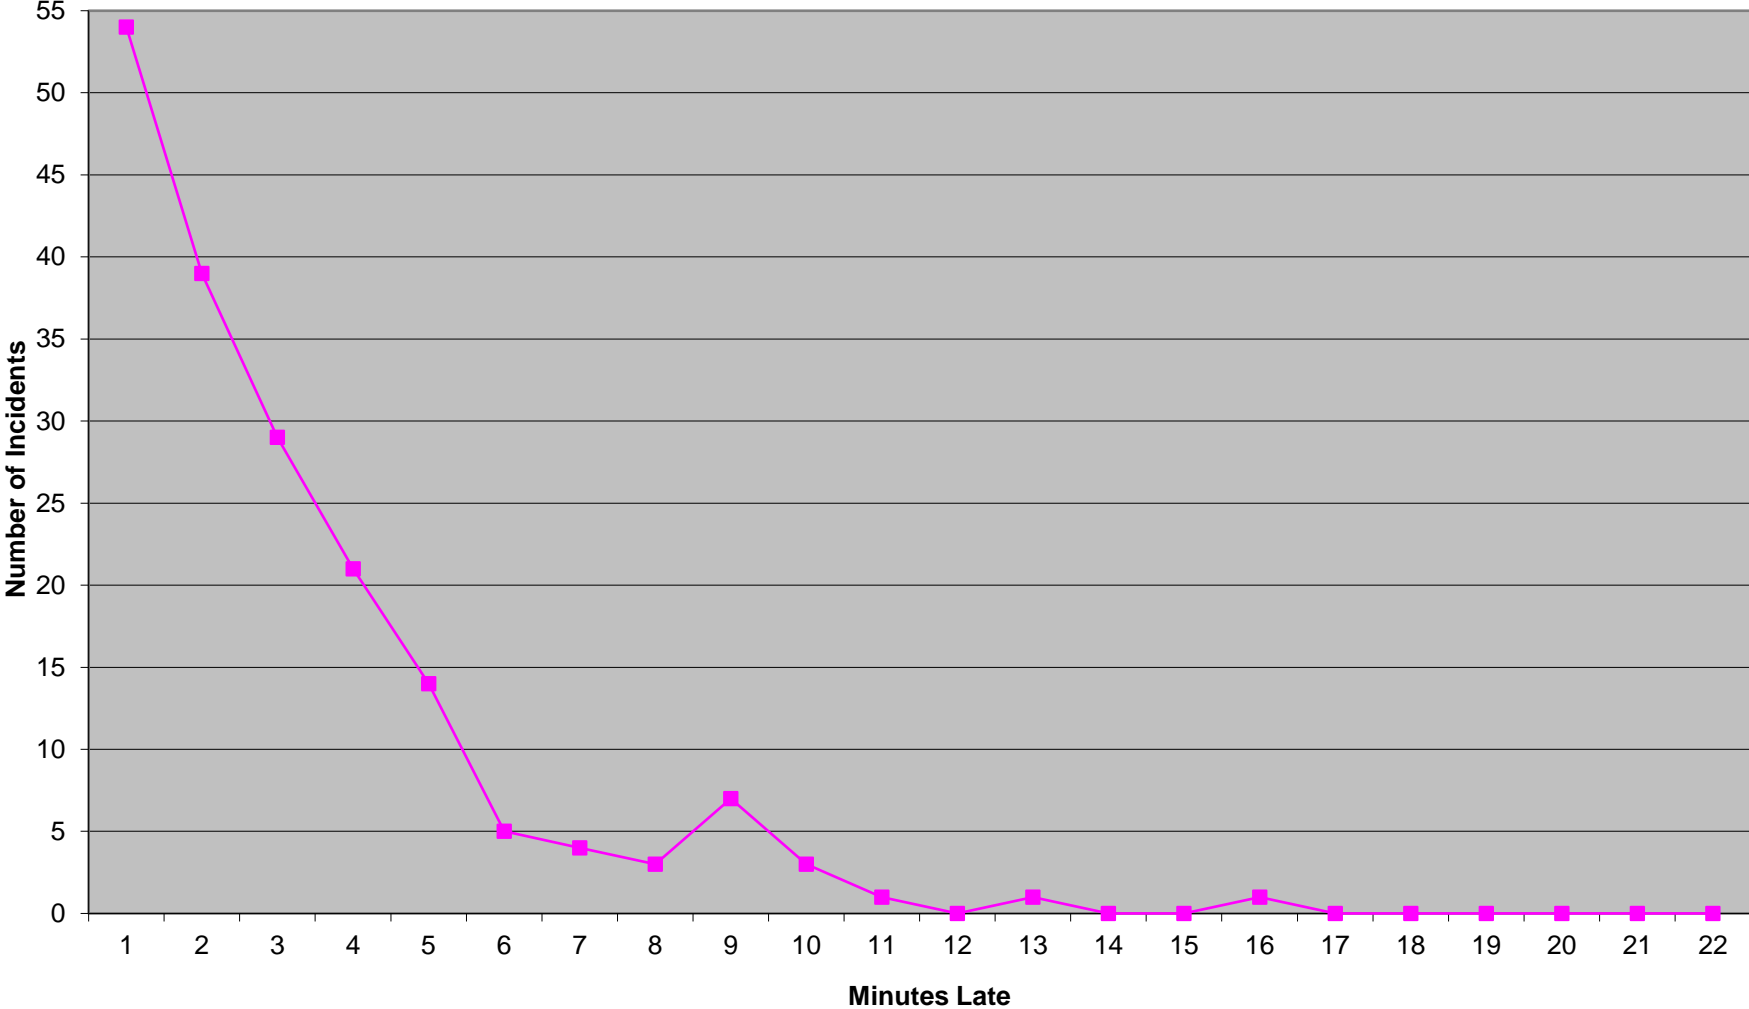

### Western Division Priority 1 Late Calls July 2016