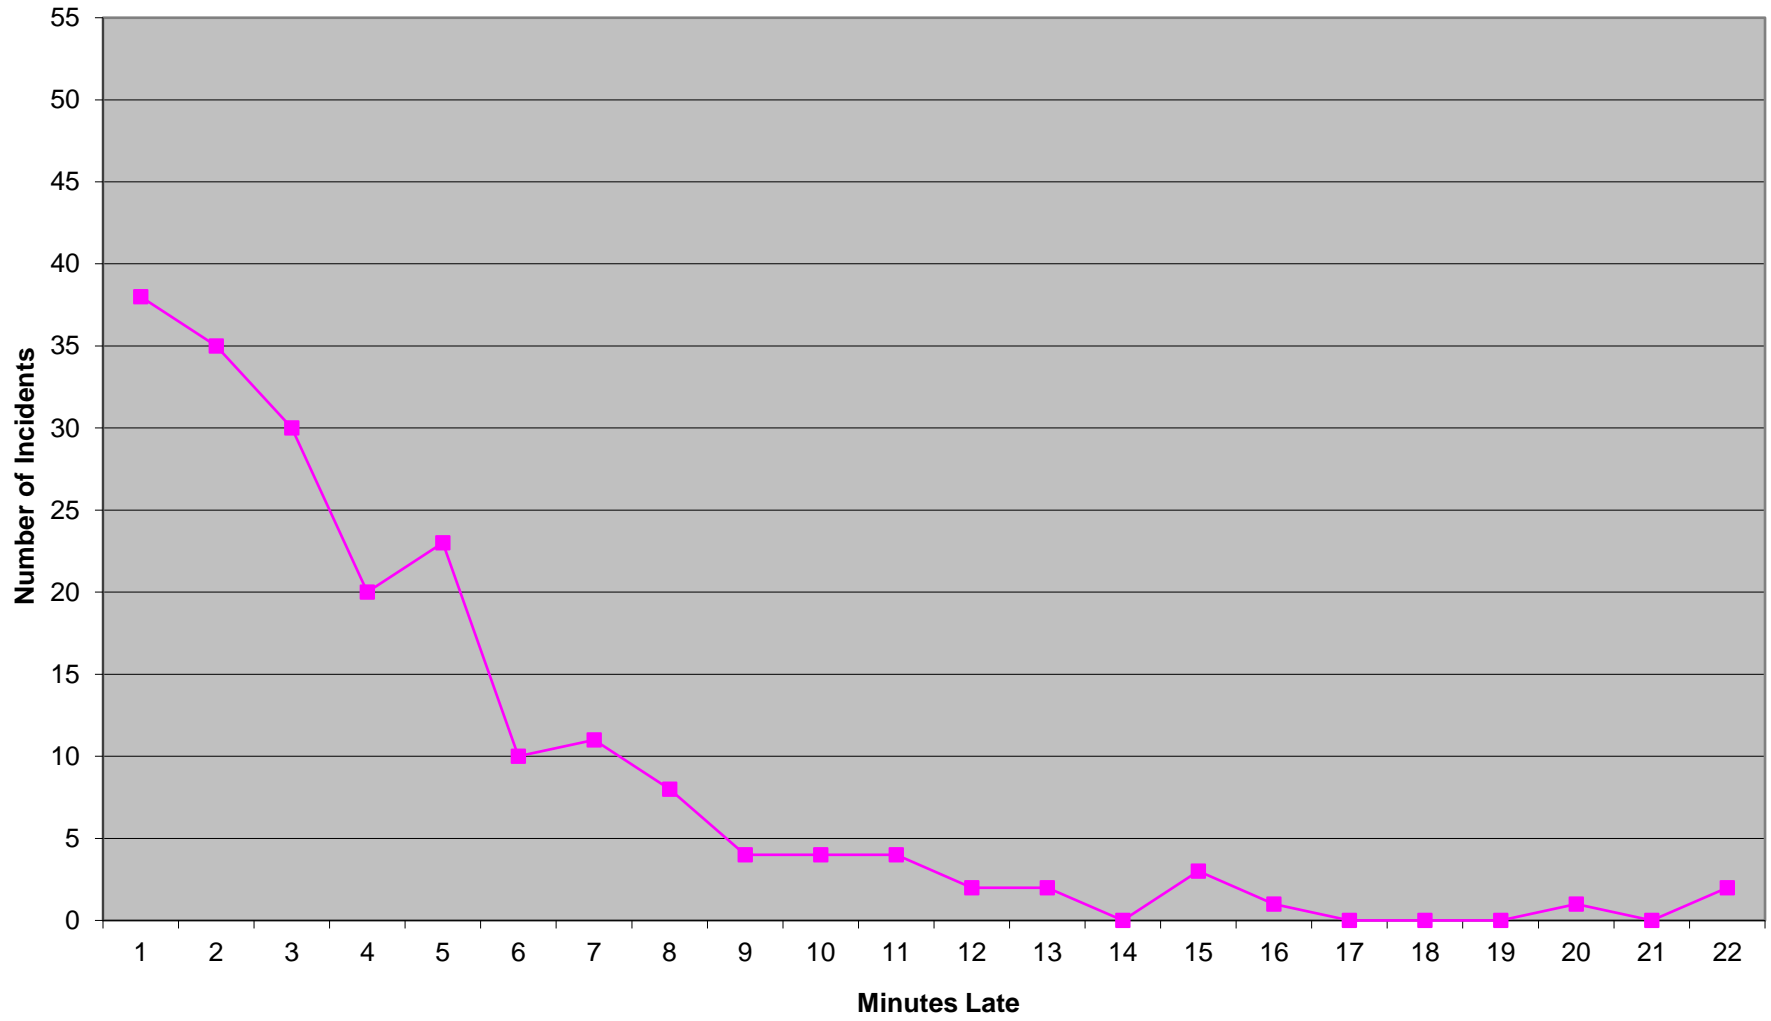

### Western Division Priority 1 Late Calls July 2016